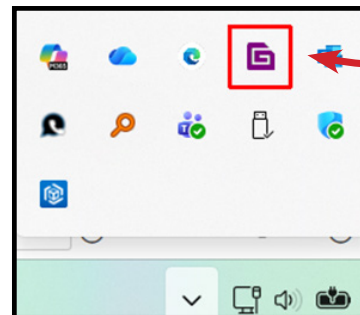

Step 4

Double click on the small stylized Gerber 'G'.