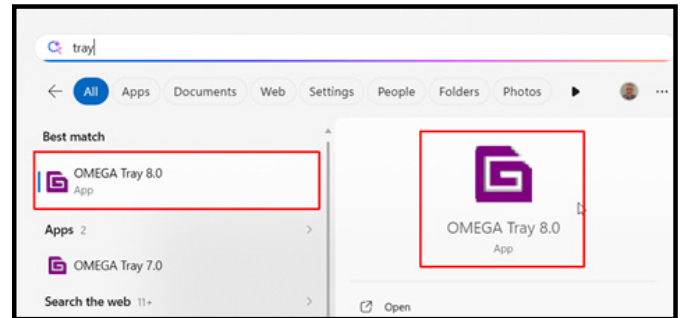

How To Find Your OMEGA System ID & Serial Number

Step 1

Access the Windows search bar by press the Windows key on the keyboard or click on the Windows icon at the bottom left side of your windows screen.

In the Windows search bar, type the word "tray".

Step 2

Click on the OMEGA tray or GSP Tray Icon that appears.

Step 3

To access the OMEGA Tray or GSP Tray program, click on the up arrow in the lower right corner of your screen.