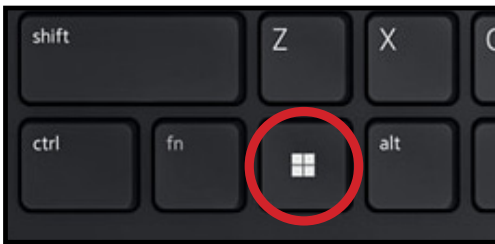

How To Find Your OMEGA System ID & Serial Number

Step 1

Access the Windows search bar by press the Windows key on the keyboard or click on the Windows icon at the bottom left side of your windows screen.

In the Windows search bar, type the word "tray".

Step 2

Click on the OMEGA tray or GSP Tray Icon that appears.

Step 3

To access the OMEGA Tray or GSP Tray program, click on the up arrow in the lower right corner of your screen.