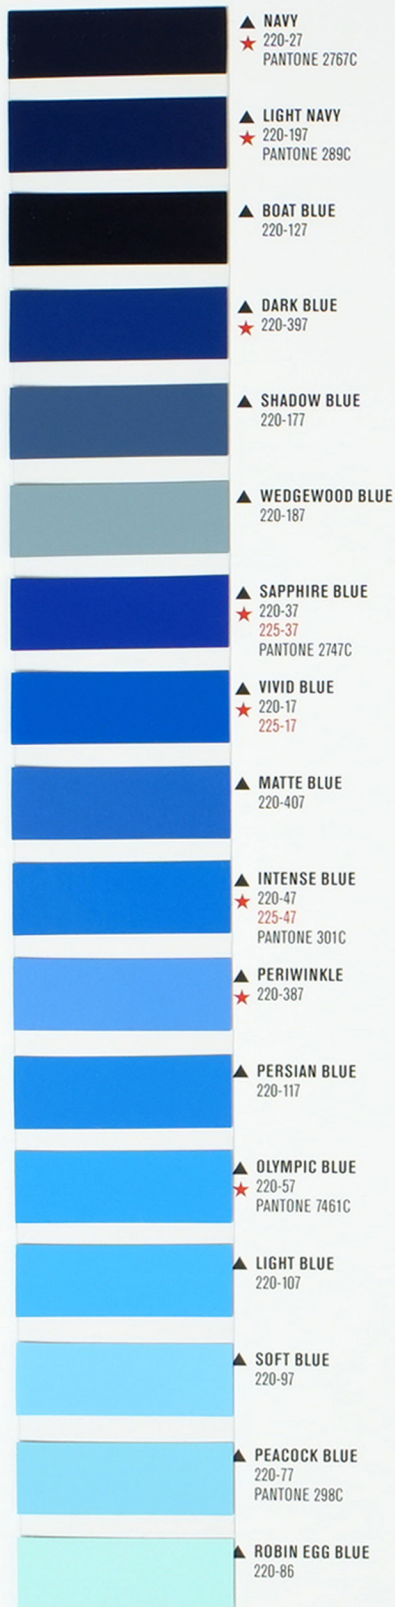

Metallics

Available Widths

Liner

220 – 78 Pound Kraft Paper

225 – Transparent Synthetic

● 15" Punched

▲ 15"/30" Punched

★ 24"/48" Unpunched